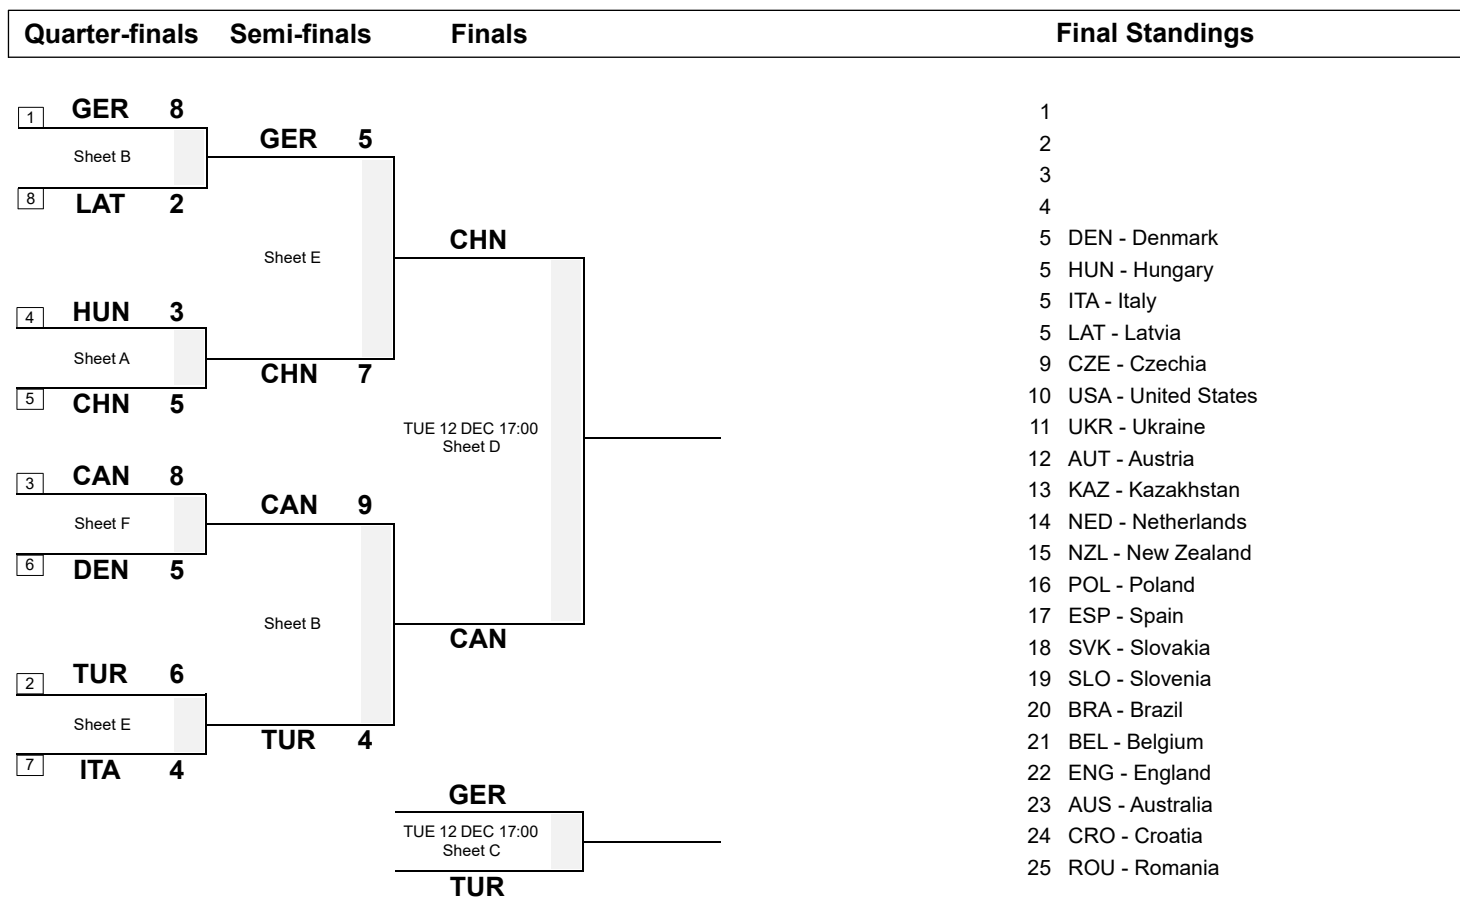

Play-offs Bracket

Note:

Position and function for each team member:

4 = Fourth, 3 = Third, 2 = Second, 1 = Lead, A = Alternate, S = Skip, V = Vice-Skip, C = Coach

Legend:

L Left-handed

R Right-handed