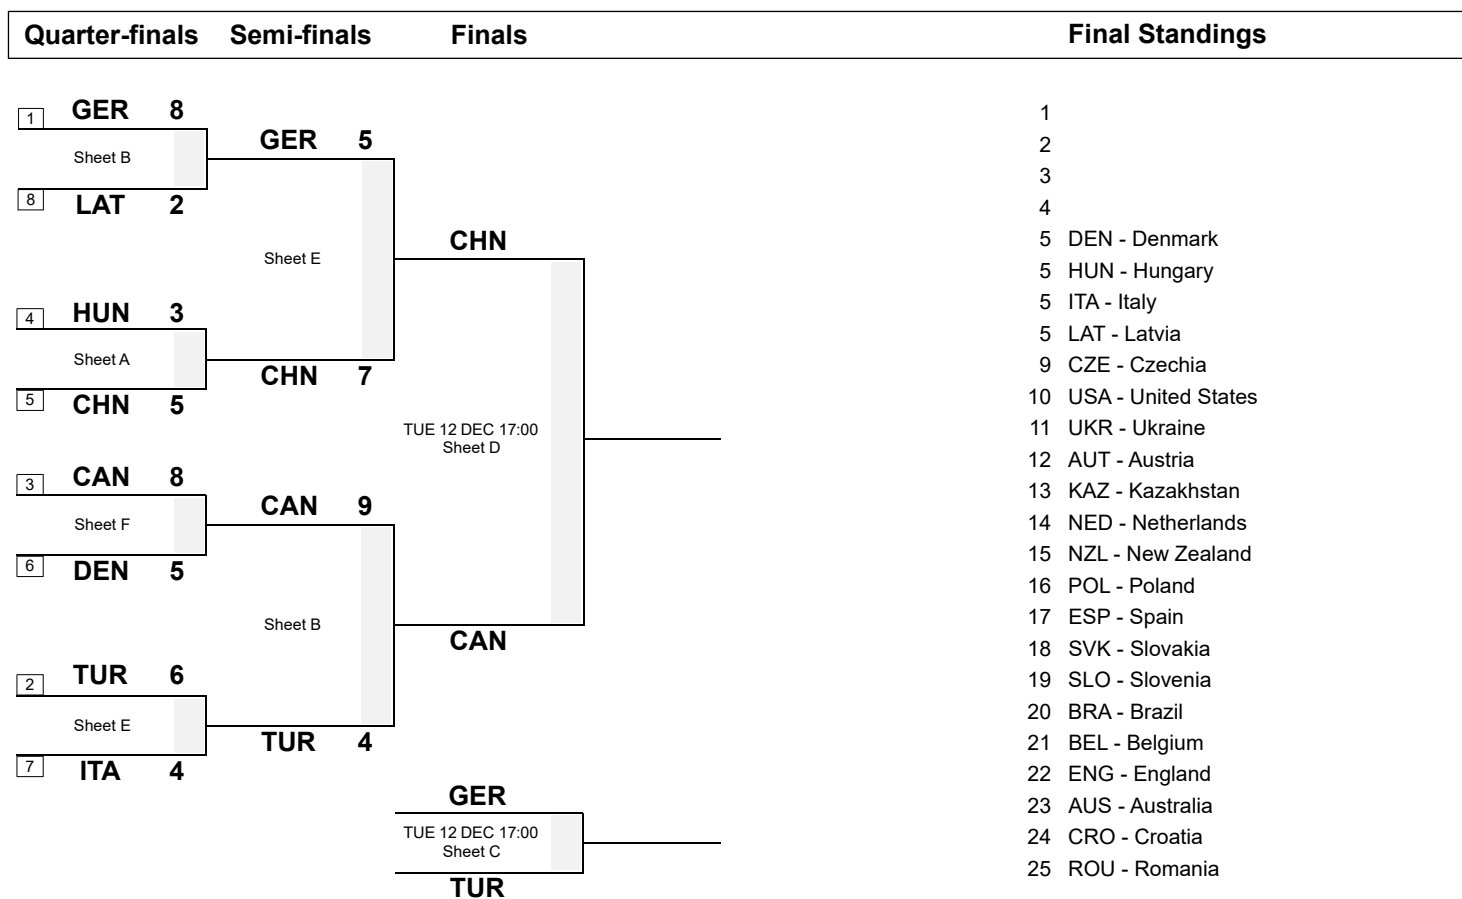

### Session Results and Standings

Sheet	Team	LSD/LSFE	1	2	3	4	5	6	7	8	Extra Ends	Total
<b>B</b>	CAN - Canada	54.9cm	0	2	0	3	0	3	1	X		9
	TUR - Türkiye	32.0cm *	1	0	1	0	2	0	0	X		4
<b>E</b>	GER - Germany	106.2cm *	0	1	0	1	1	0	2	0		5
	CHN - China	172.1cm	0	0	1	0	0	3	0	3		7

### Play-offs Bracket

**Legend:**

>A To A-Division      **LSD** Last Stone Draw      **LSFE(\*)** Last Stone First End  
 X Unplayed/unfinished end due to concession